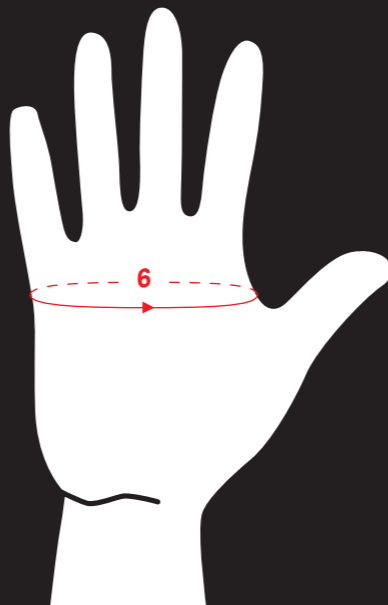

## 3 - HIPS CIRCUMFERENCE

Measure around the fullest part, approx. 20 cm below waist line, keeping the tape horizontal.

## 4 - INSEAM

Measure inside leg, from crotch to heel

## 5 - HEAD CIRCUMFERENCE

Measure above ears, approx. 2-3 cm above eyebrows, around fullest part of the head.

## 6 - HAND CIRCUMFERENCE

Keep the palm fully open, measure behind the knuckles, not including the thumb.