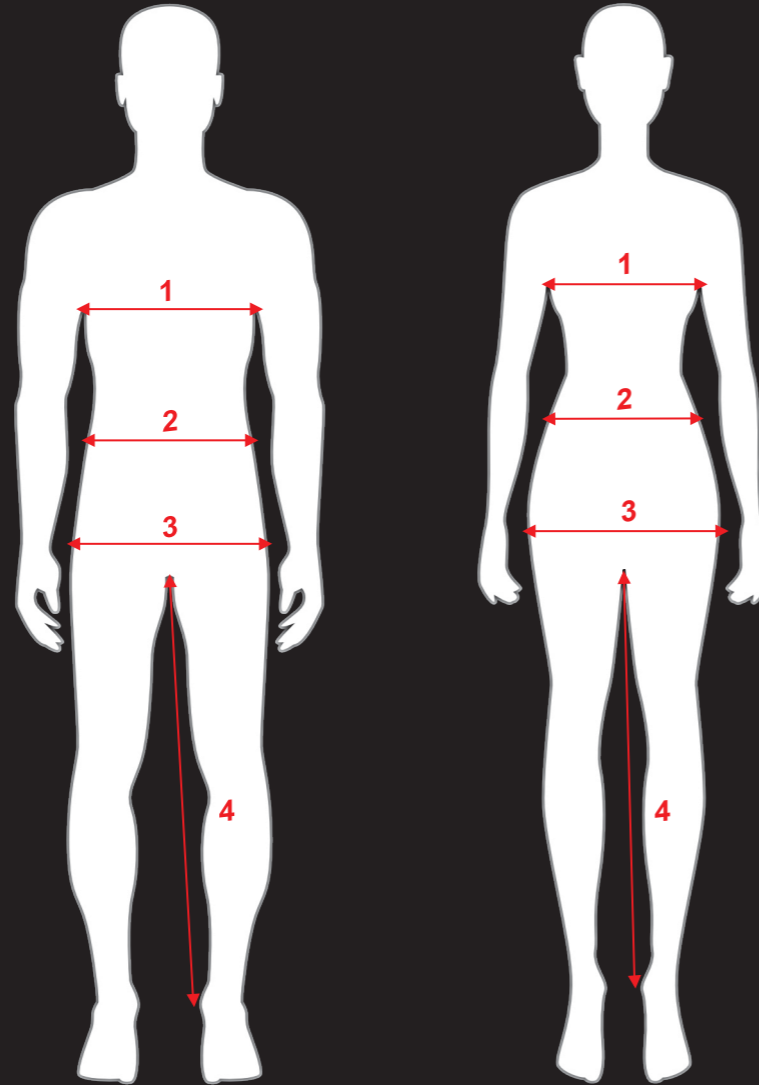

## 2 - WAISTLINE

Measure around natural waistline, inline with navel, keeping the tape horizontal.

## 4 - INSEAM

Measure inside leg, from crotch to heel

## 5 - HEAD CIRCUMFERENCE

Measure above ears, approx. 2-3 cm above eyebrows, around fullest part of the head.

## 6 - HAND CIRCUMFERENCE

Keep the palm fully open, measure behind the knuckles, not including the thumb.